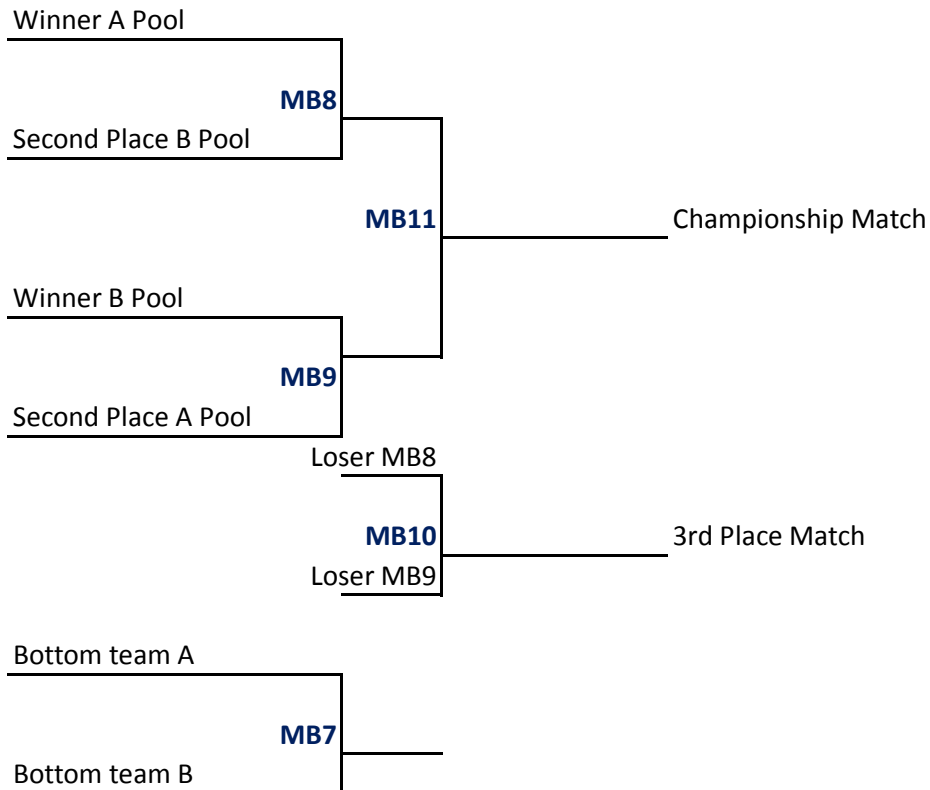

2017 St. Louis Gateway Ruggerfest
Men's B Division

Pool A
A1 River City Rugby Club
A2 Columbia Outlaws
A3 St. Louis Bombers D3

Pool B
B1 Metro East Mercenaries
B2 Iowa City Ducks
B3 Springfield (MO)

Match # Saturday Pool Play

MB1 A1 vs A2

MB2 B1 vs B2

MB3 A1 vs A3

MB4 B1 vs B3

MB5 A2 vs A3

MB6 B2 vs B3

Sunday Bracket Play

<u>Total Matches</u>	
Saturday	Sunday
6	5

2017 St. Louis Gateway Ruggerfest
Women's A Division

Pool A
A1 St. Louis Sabres Women
A2 Palmer Women
A3 SIU Carbondale Women

Pool B
B1 Lindenwood University Women 2nd XV
B2 Chicago Sirens Women
B3 Illinois Women

Match # Saturday Pool Play

WA1 A1 vs A2	WA2 B1 vs B2
WA3 A1 vs A3	WA4 B1 vs B3
WA5 A2 vs A3	WA6 B2 vs B3

Sunday Bracket Play

<u>Total Matches</u>	
Saturday	Sunday
6	5

2017 St. Louis Gateway Ruggedfest
Women's B Division