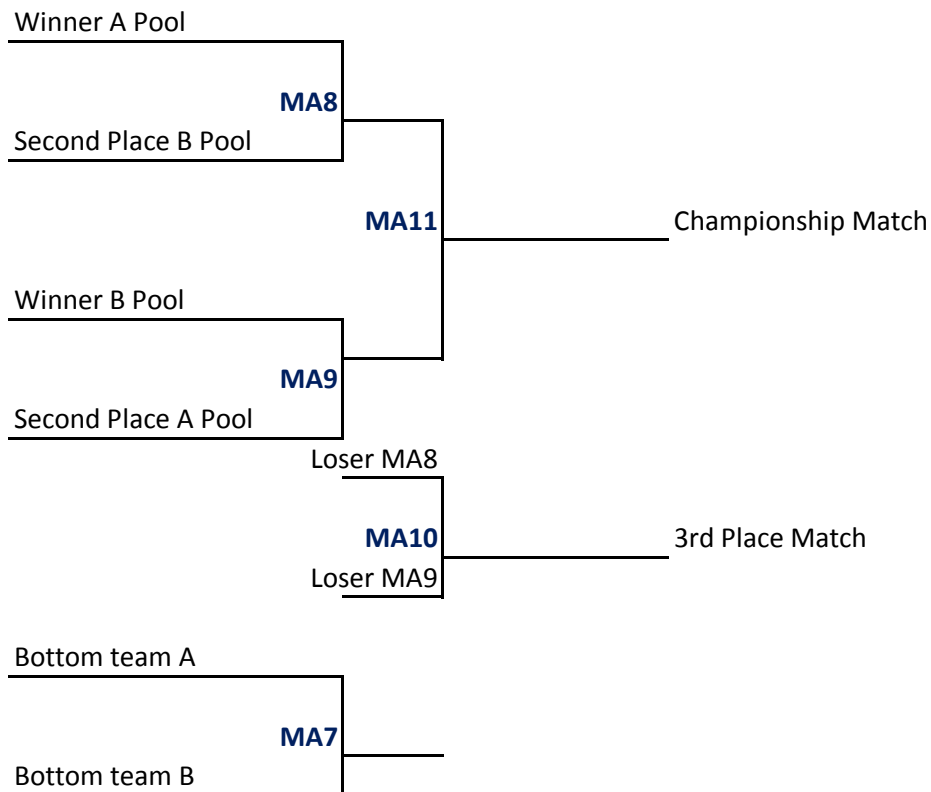

Pool A
A1 Lindenwood University
A2 Clinton Muddy River
A3 St. Louis Royals

Pool B
B1 Lindenwood Belleville
B2 Sunday Morning Rugby Football Club
B3 St. Louis Ramblers Rugby Club

Match # Saturday Pool Play

MA1 A1 vs A2

MA2 B1 vs B2

MA3 A1 vs A3

MA4 B1 vs B3

MA5 A2 vs A3

MA6 B2 vs B3

Sunday Bracket Play

<u>Total Matches</u>	
Saturday	Sunday
6	5

2017 St. Louis Gateway Ruggerfest
Men's B Division

Pool A
A1 River City Rugby Club
A2 Columbia Outlaws
A3 St. Louis Bombers D3

Pool B
B1 Metro East Mercenaries
B2 Iowa City Ducks
B3 Springfield (MO)

Match # Saturday Pool Play

MB1 A1 vs A2

MB2 B1 vs B2

MB3 A1 vs A3

MB4 B1 vs B3

MB5 A2 vs A3

MB6 B2 vs B3

Sunday Bracket Play

<u>Total Matches</u>	
Saturday	Sunday
6	5