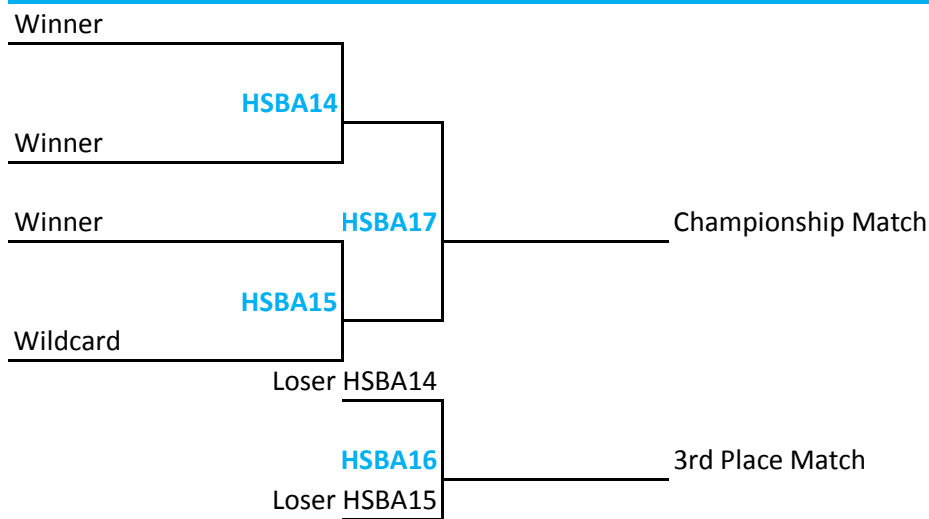

2017 St. Louis Gateway Ruggedfest
High School Boys A Division

Pool A	Pool B	Pool C
A1 St. Louis U. High Jr. Bills	B1 Liberty Jays Rugby Football Club	C1 Little Rock Junior Stormers
A2 Germantown	B2 Eureka High School Rugby Club	C2 Chiefs RFC
A3 South Suburban Cobras Rug	B3 Bixby Rugby Club	C3 Liberty North Eagles Rugby

Match # Saturday Pool Play

HSBA1 A1 vs A2	HSBA2 B1 vs B2	HSBA3 C1 vs C2
HSBA4 A1 vs A3	HSBA5 B1 vs B3	HSBA6 C1 vs C3
HSBA7 A2 vs A3	HSBA8 B2 vs B3	HSBA9 C2 Vs C3

Sunday Bracket Play

Consol Pool

- Consol1 Second Place team #1
- Consol2 Second Place team #2
- Consol3 Second Place team #3

Results of pool play on Saturday will determine bracket placement on Sunday.

For nine-team brackets:

The three pool winners and the next best-placed runner-up (wildcard) will qualify for the championship knockout bracket. The bracket will be arranged so that no teams will have their first match against an opponent from their own pool. The next best three teams will play a round robin pool on Sunday to determine the Consolation Pool winner. The bottom two teams will play a single game Pride Final.