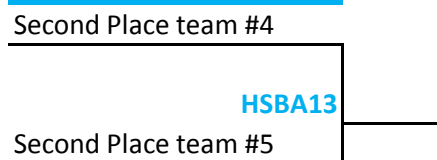

Match # Saturday Pool Play

HSBA1 A1 vs A2	HSBA2 B1 vs B2	HSBA3 C1 vs C2
HSBA4 A1 vs A3	HSBA5 B1 vs B3	HSBA6 C1 vs C3
HSBA7 A2 vs A3	HSBA8 B2 vs B3	HSBA9 C2 Vs C3

Sunday Bracket Play

Consol Pool

- Consol1 Second Place team #1
- Consol2 Second Place team #2
- Consol3 Second Place team #3

Results of pool play on Saturday will determine bracket placement on Sunday.

For nine-team brackets:

The three pool winners and the next best-placed runner-up (wildcard) will qualify for the championship knockout bracket. The bracket will be arranged so that no teams will have their first match against an opponent from their own pool. The next best three teams will play a round robin pool on Sunday to determine the Consolation Pool winner. The bottom two teams will play a single game Pride Final.

Sunday Consolation Pool

- HSBA10** Consol1 vs Consol2
- HSBA11** Consol1 vs Consol3
- HSBA12** Consol2 vs Consol3

Consolation Champion is points winner of this pool

Pride Final

Total Matches

Saturday	Sunday
9	8