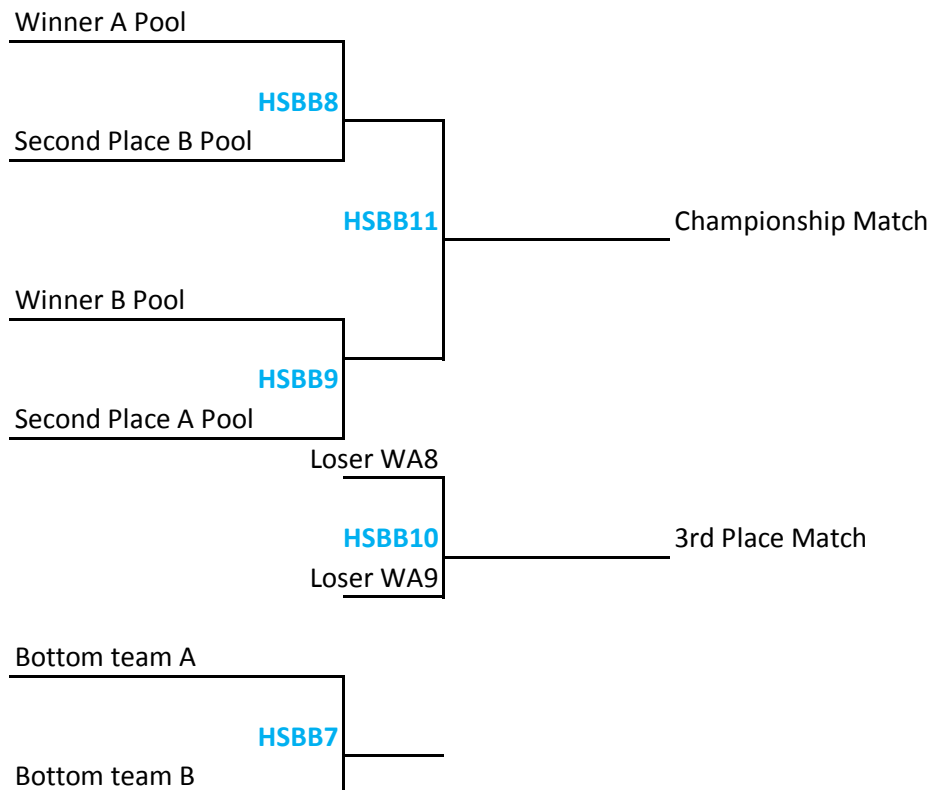

Results of pool play on Saturday will determine bracket placement on Sunday.

For nine-team brackets:

The three pool winners and the next best-placed runner-up (wildcard) will qualify for the championship knockout bracket. The bracket will be arranged so that no teams will have their first match against an opponent from their own pool. The next best three teams will play a round robin pool on Sunday to determine the Consolation Pool winner. The bottom two teams will play a single game Pride Final.

2017 St. Louis Gateway Ruggerfest
High School Boys B Division

Pool A
A1 St. Louis U. High Jr. Bills
A2 Chiefs RFC
A3 CBC Cadets

Pool B
B1 Liberty Jays Rugby Football Club
B2 Christian Brothers High School JV
B3 St. Louis Mustangs Rugby Club

Match # Saturday Pool Play

HSBB1	A1 vs A2	HSBB2	B1 vs B2
HSBB3	A1 vs A3	HSBB4	B1 vs B3
HSBB5	A2 vs A3	HSBB6	B2 vs B3

Sunday Bracket Play

<u>Total Matches</u>	
Saturday	Sunday
6	5

2017 St. Louis Gateway Ruggerfest
Men's A Division

Pool A
A1 Lindenwood University
A2 Clinton Muddy River
A3 St. Louis Royals

Pool B
B1 Lindenwood Belleville
B2 Sunday Morning Rugby Football Club
B3 St. Louis Ramblers Rugby Club

Match # Saturday Pool Play