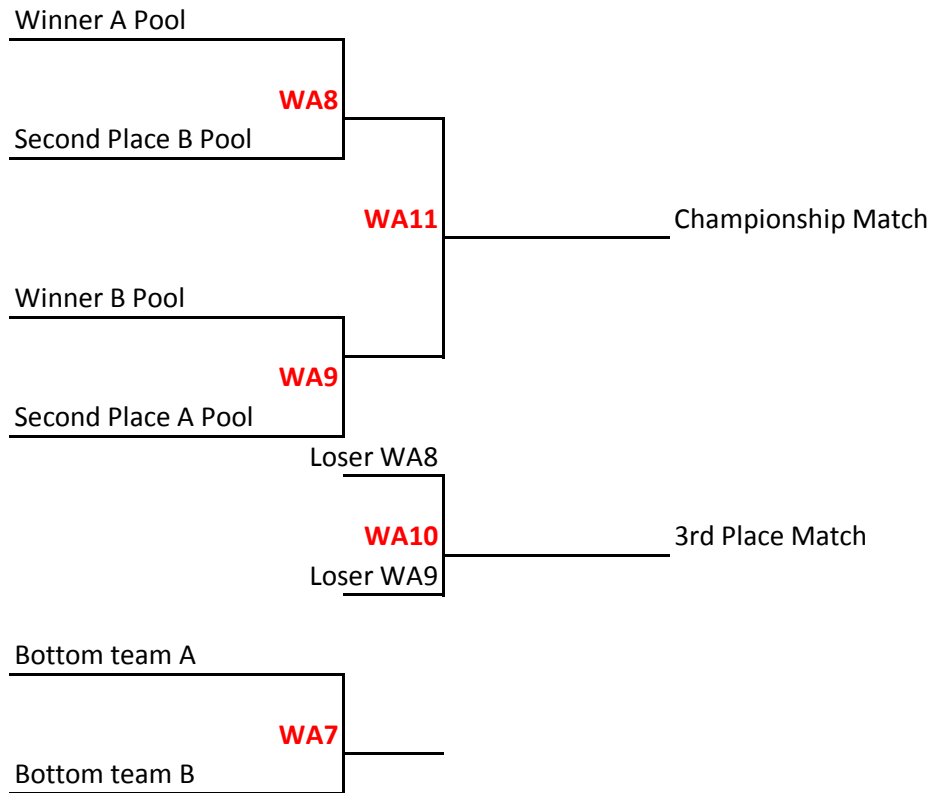

2017 St. Louis Gateway Ruggerfest
Men's B Division

Pool A
A1 River City Rugby Club
A2 Columbia Outlaws
A3 St. Louis Bombers D3

Pool B
B1 Metro East Mercenaries
B2 Iowa City Ducks
B3 Springfield (MO)

Match # Saturday Pool Play

MB1 A1 vs A2

MB2 B1 vs B2

MB3 A1 vs A3

MB4 B1 vs B3

MB5 A2 vs A3

MB6 B2 vs B3

Sunday Bracket Play

<u>Total Matches</u>	
Saturday	Sunday
6	5

2017 St. Louis Gateway Ruggerfest
Women's A Division

Pool A
A1 St. Louis Sabres Women
A2 Palmer Women
A3 SIU Carbondale Women

Pool B
B1 Lindenwood University Women 2nd XV
B2 Chicago Sirens Women
B3 Illinois Women

Match # Saturday Pool Play

WA1 A1 vs A2	WA2 B1 vs B2
WA3 A1 vs A3	WA4 B1 vs B3
WA5 A2 vs A3	WA6 B2 vs B3

Sunday Bracket Play

<u>Total Matches</u>	
Saturday	Sunday
6	5

2017 St. Louis Gateway Ruggedfest
Women's B Division